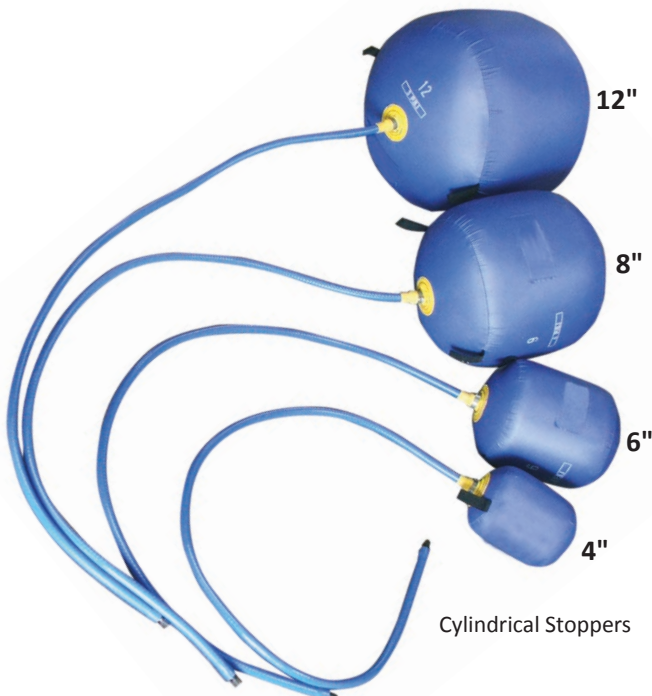

Single inflatable dams for blocking and testing

PPM offers a range of shapes and sizes of inflatable stoppers, suitable for all applications. Made from a natural rubber bladder covered in waterproof polyurethane coated nylon to prevent friction and static electricity build up.

There are six different types available:

- **Cylindrical** - These are generally used for blocking pipes where access is restricted
- **Spherical** - These stoppers have less contact area than cylindrical stoppers, and are most suited to applications where access is further limited. Due to its shape the spherical inflatable stopper can be used at any angle
- **Square / Rectangular** - These stoppers have a variety of applications, including in air conditioning ducting and venting.
- **Doughnut** - These stoppers require minimal space and are perfectly suited to larger diameter pipes as there is less inflation required
- **Sausage** - The design of this type gives more contact area between the stopper and the pipe wall enabling these stoppers to hold back more pressure
- **Heat Resistant** - These stoppers are made from a specially designed kevlar and nomex mix material to withstand temperatures up to 500°C for applications involving higher temperatures such as pre heating

Each inflatable stopper comes with an inflation hose fitted with a schrader valve enabling inflation with a standard airline, bicycle or foot pump.

12"

16"

Heat Resistant Stopper

Cylindrical Stoppers

Doughnut Stoppers

PPM Pipe Purge System inflatable stoppers are supplied as standard with no through tube. Through tubes can be supplied when the stoppers are required for weld purging applications. When deflated, the inflatable stoppers can be inserted and withdrawn with ease.